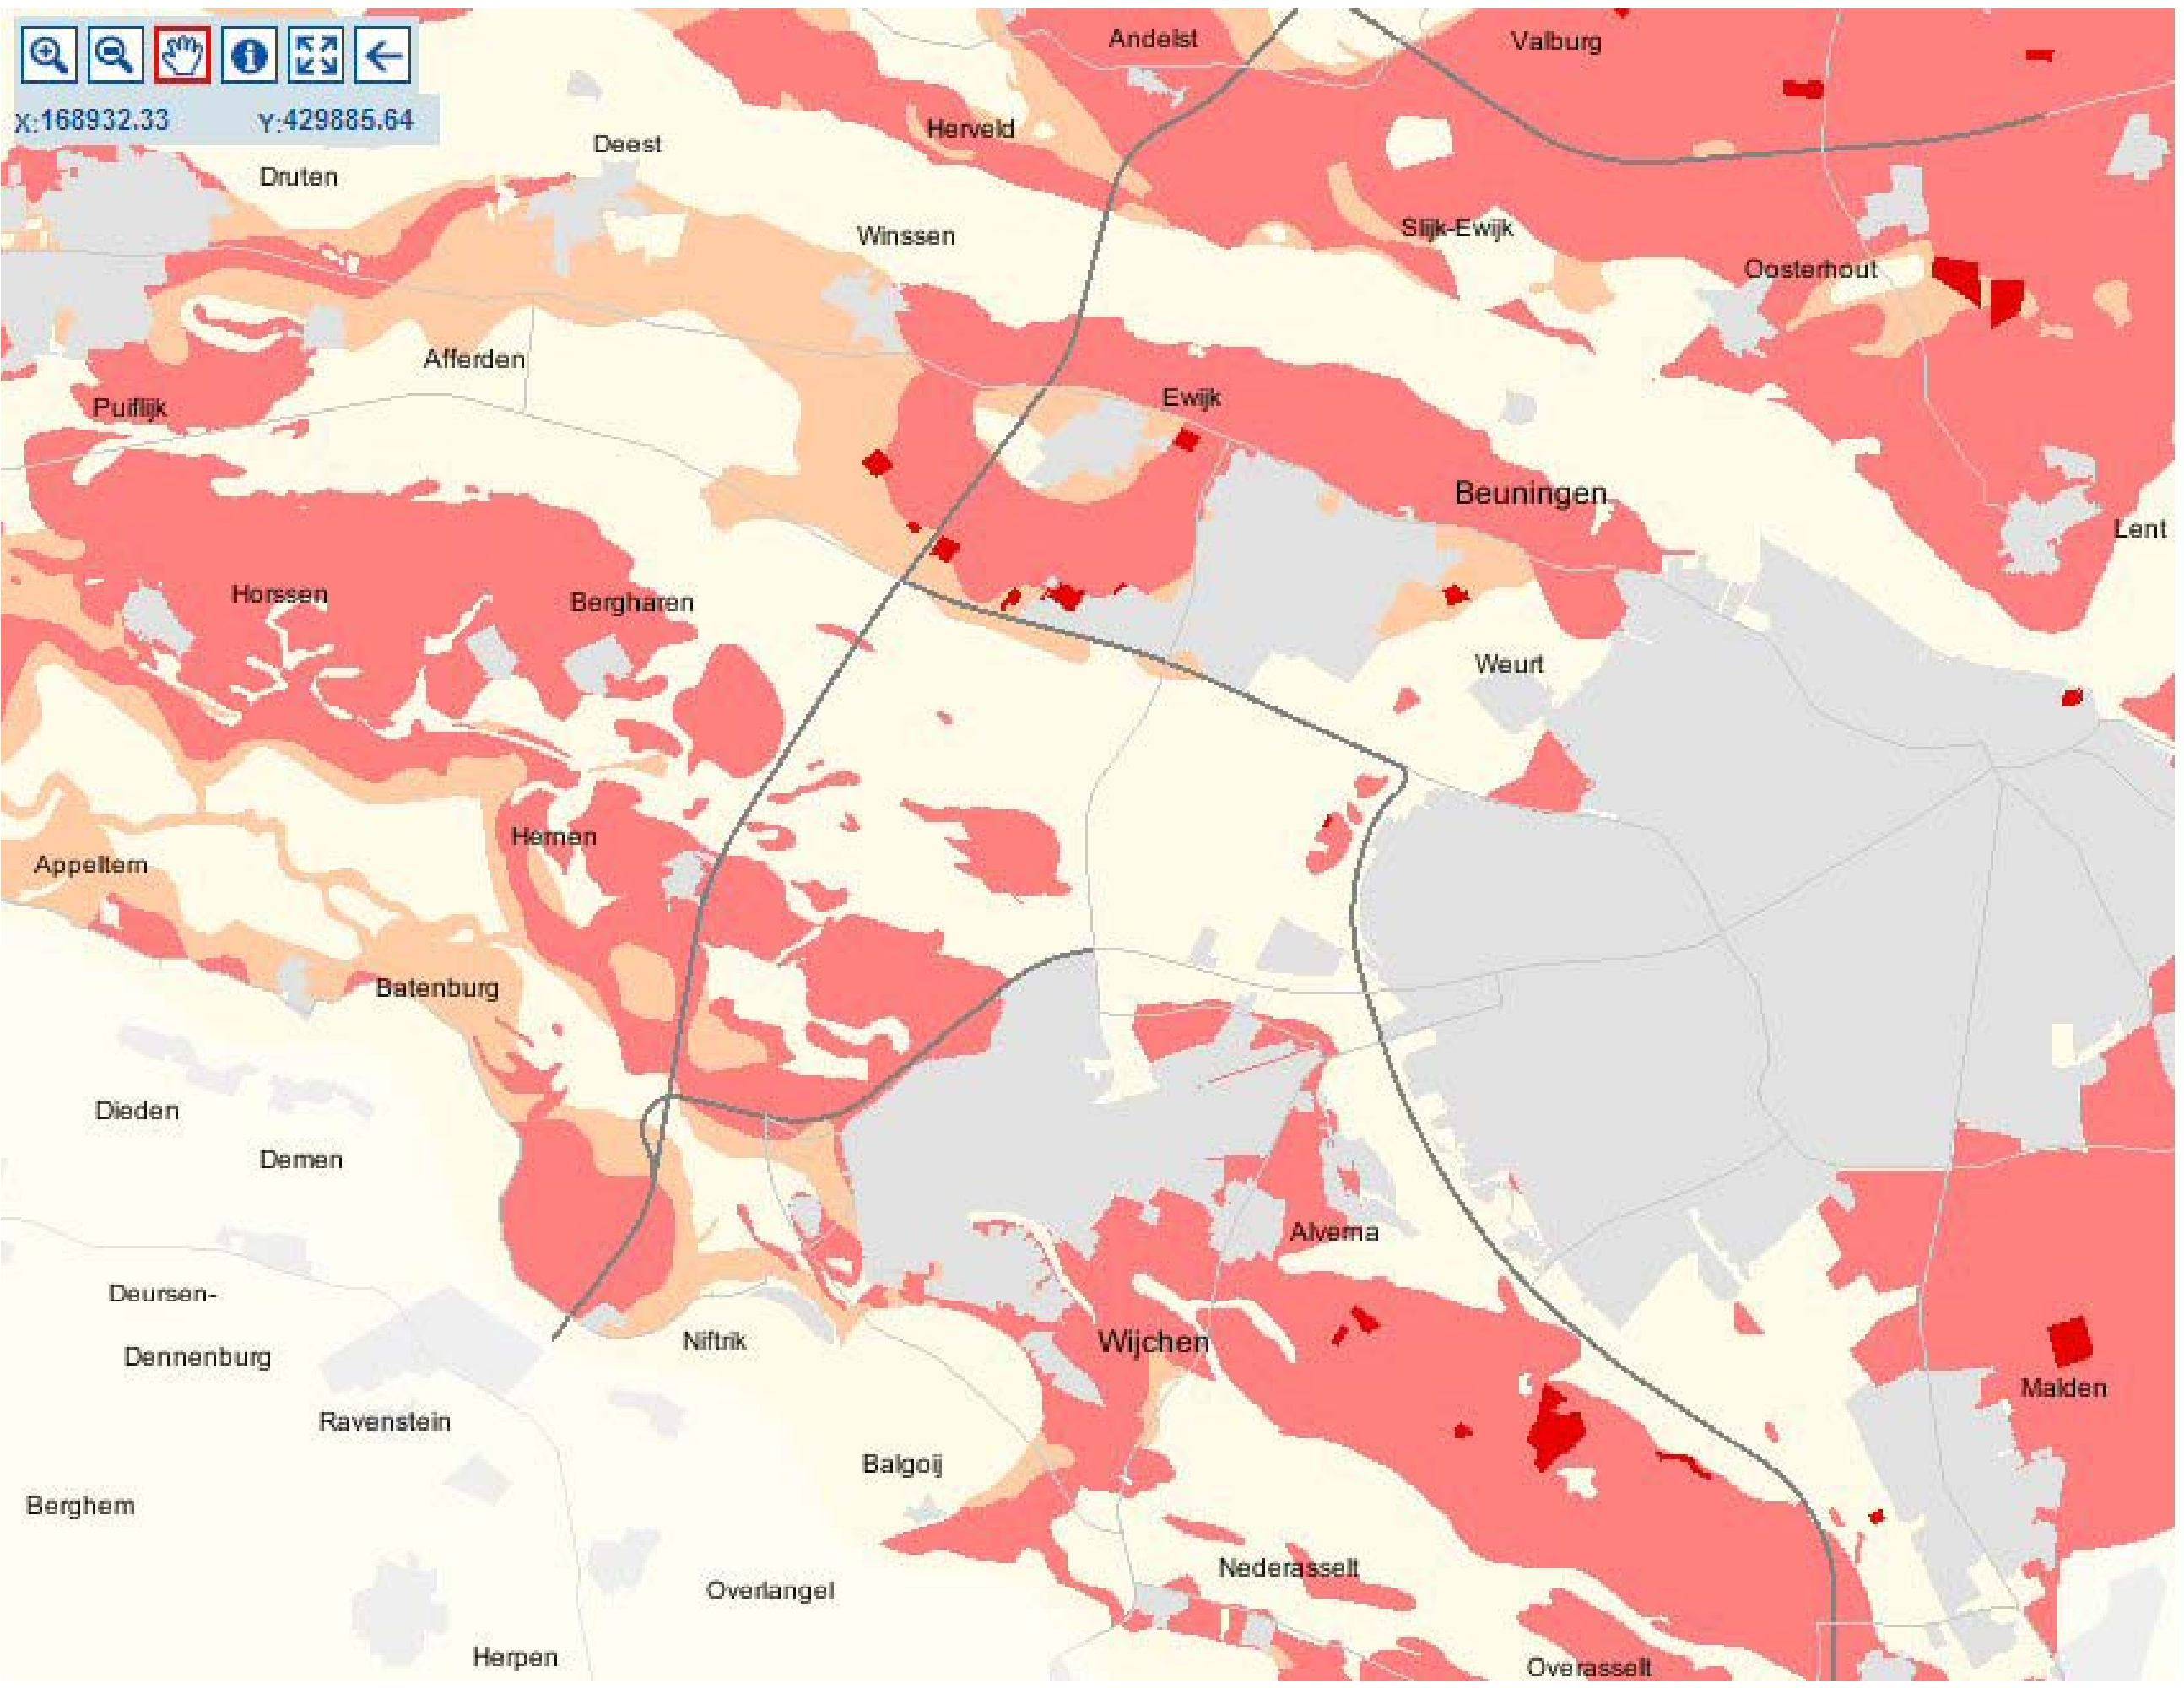

Map navigation controls: zoom in, zoom out, pan, home, full screen, and back. Coordinates: X:168932.33, Y:429885.64

Legenda

- Archeologisch monument
- Archeologische verwachtingswaarde
 - Hoog
 - Middel